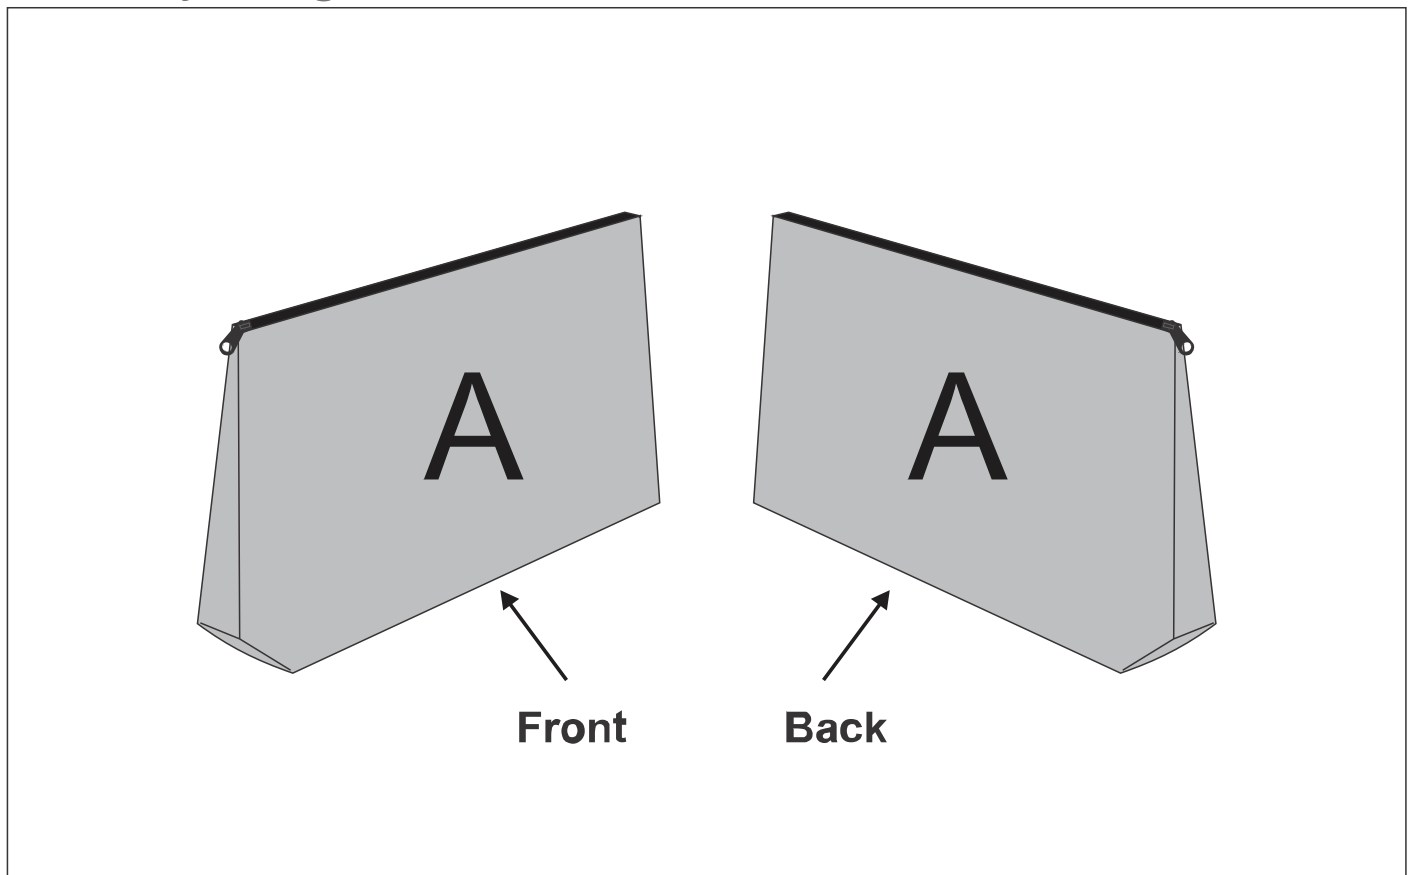

SG-HP-123-G

PPS Hoppla RPET Stitch-Bond Mini Toiletry Bag

Need to know:

- Includes 1-Position Sublimation (setup fees apply)
- **Please Note: We cannot guarantee 100% logo Alignment on all Brandable Panels.**

Branding Options:

Position A

1. Custom Sublimation A (CPSUB-A)
  Full Colour
  Size: 231mm wide x 305mm high